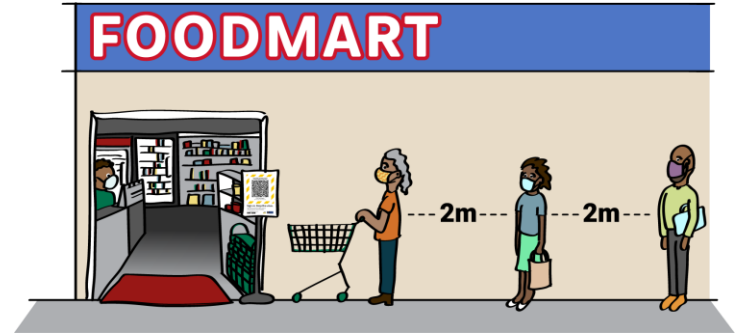

On August 18 Aotearoa New Zealand went into alert level 4.

That means the government has changed the normal rules to make sure that all our people are safe.

There are new rules to get COVID-19 under control and keep everyone safe.

Lots of things in NZ are different right now.

The Police's job is to help everyone stick to the new rules.