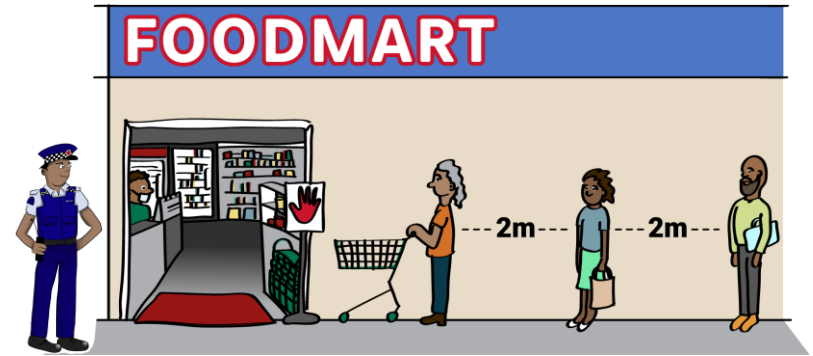

Aotearoa New Zealand is in a State of Emergency

That means the government has changed the normal rules to make sure that all our people are safe.

There are new rules to get COVID-19 under control and keep everyone safe.

Lots of things in NZ are different right now.

The Police's job is to help everyone stick to the new rules.

It is important that you understand what to do and you stick to the rules.

If you are not sure about anything ask your Social Worker.

What do Police do when NZ is at Alert Level 4?

The Police are helping everyone in Aotearoa NZ stick to the new rules

The main rule is **Stay at home Save lives**

Everyone needs to stay at home. Everyone needs to stick to the new rules for NZ.